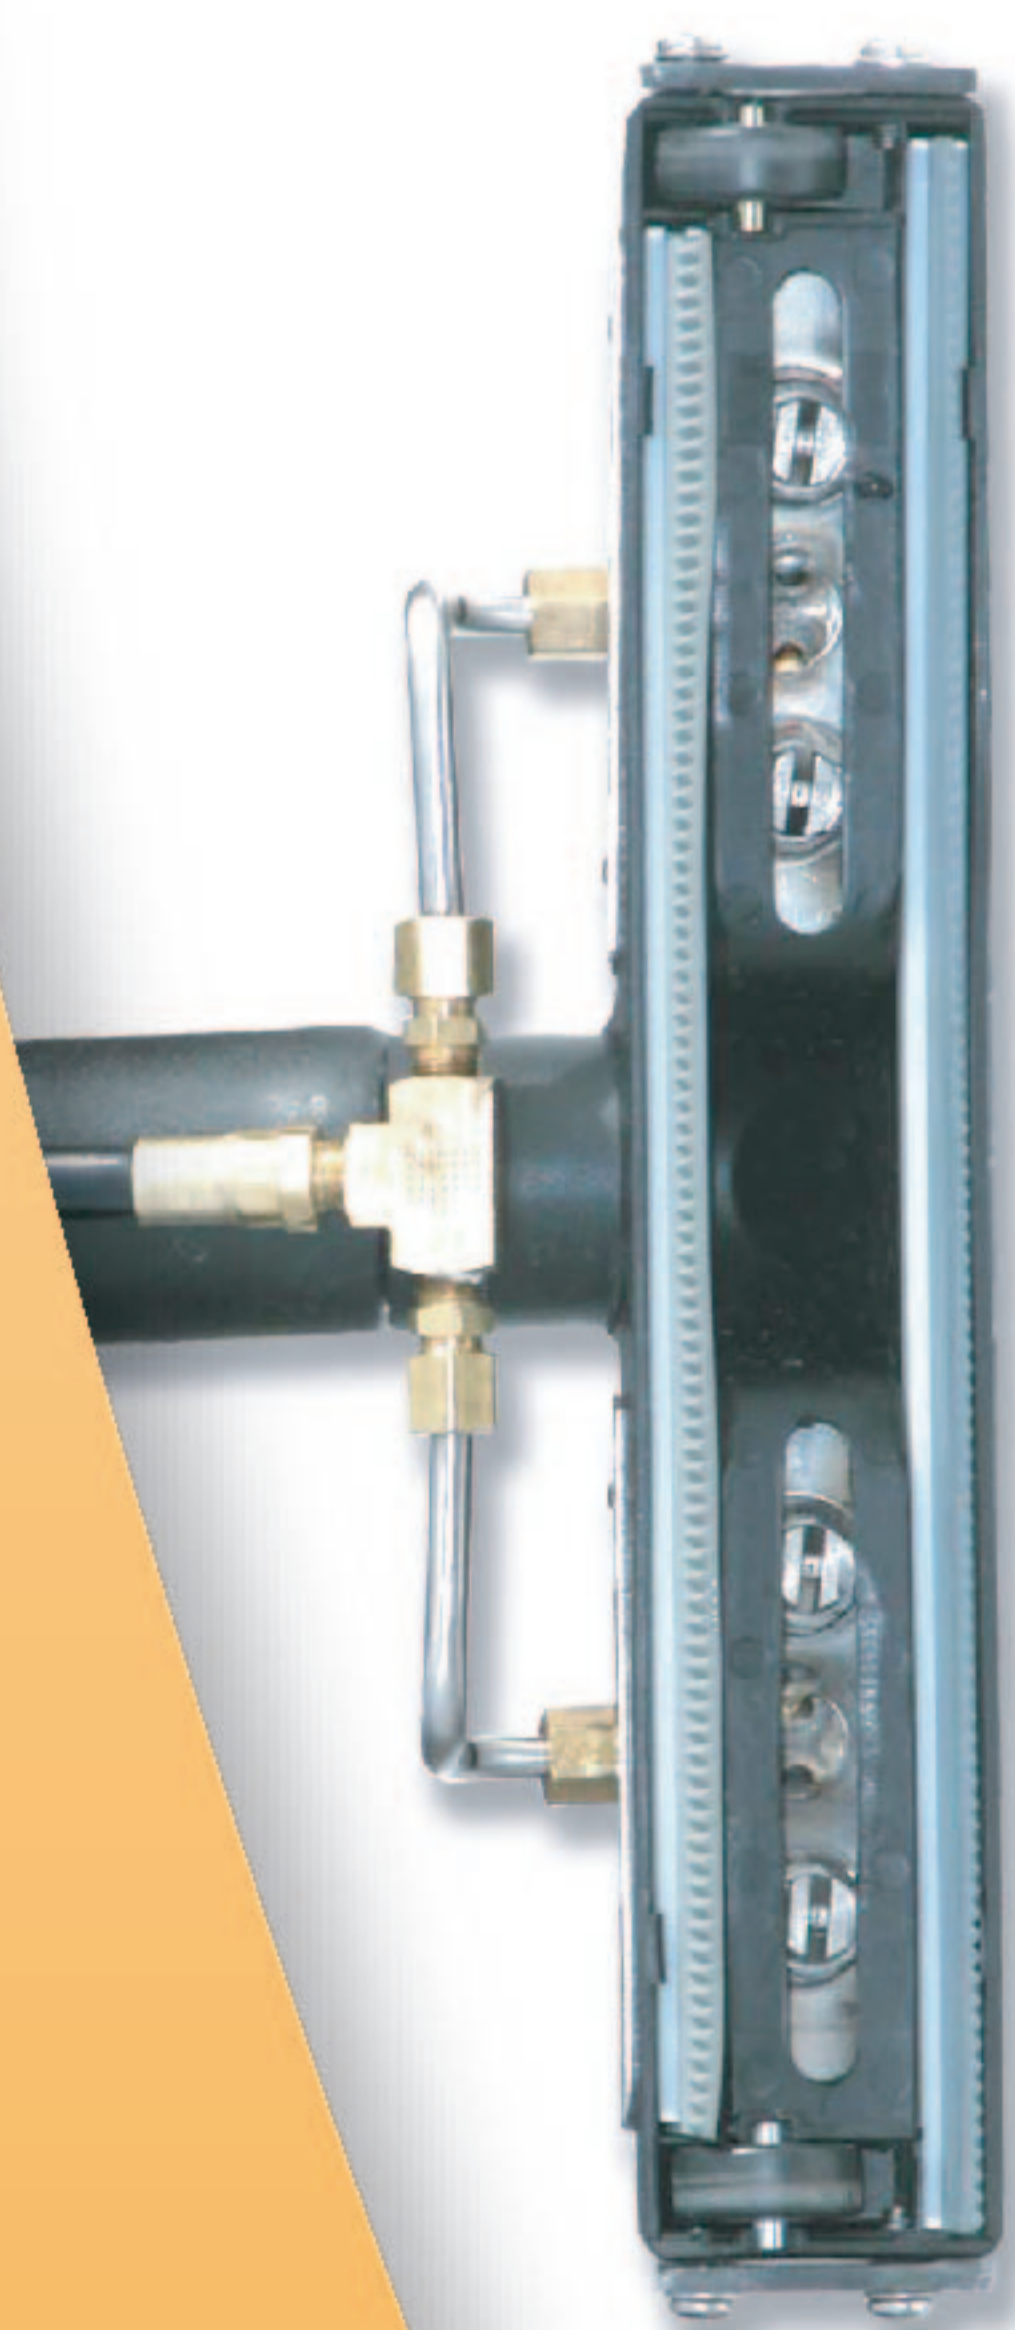

12" Countertop & Wall Squeegee Wand

- 12" swivel squeegee wand head
- forged brass valve, rated at 1000 PSI
- 4 stainless steel Vee jets
- polished stainless steel construction
- 1.5" vacuum tube

SPECIFICATION

Part Number: **SM1235SS4MJ**
Tube Dia: 1.5"
Head Width: 12"
Length: 35"
Weight: 4.5 Lbs.
Valve: Brass Offset
QC: 1/4" male

C
O
U
N
T
E
R
T
O
P
&
W
A
L
L

W
A
N
D

© 2006 TIMBUCKTOO MFG., INC.

TIMBUCKTOO MFG., INC.