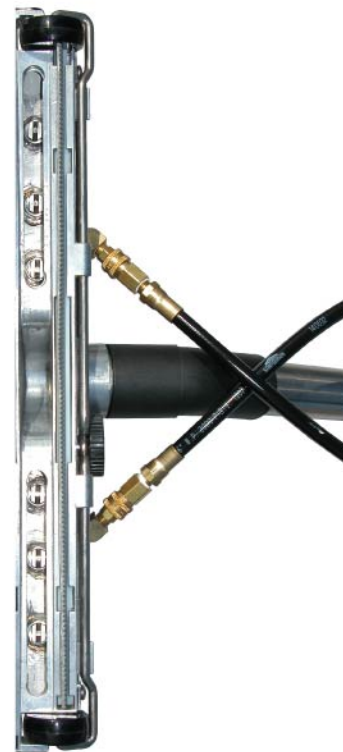

Wand

HARD SURFACE Squeegee Wand

Our Professional hard surface cleaning squeegee wand can clean and remove(dry) water. Our squeegee wand tools are designed to insure comfort and quality for the hard surface cleaner.

1-310-323-1134

www.timbucktoomfg.com

www.tmiusa.net

Part # SM1860SS6MSG

Manufacturer of commercial & environmental cleaning equipment

© 2011 TIMBUCKTOO MFG., INC.

18" Squeegee Wand

- 18" swivel squeegee wand head
- forged brass valve, rated at 3000 psi pistol grip
- 6 stainless steel jets
- heavy duty polished stainless steel construction handle
- adjustable front grip handle
- 1.5" stainless steel vacuum tube with swivel joint attach with squeegee head
- length: 60"
- weight: 4.5 Lbs. +
- valve: brass angle
- quick connect: 3/8" male open flow

NOTE:

- OTHER TYPE OF QUICK CONNECTIONS AND DIFFERENT TYPE OF JETS ARE AVAILABLE
- OTHER TYPE OF VALVE AND BY-PASS SYSTEM ARE AVAILABLE

picture shown with optional 5000 psi pistol grip

picture shown with 6 Vee jets