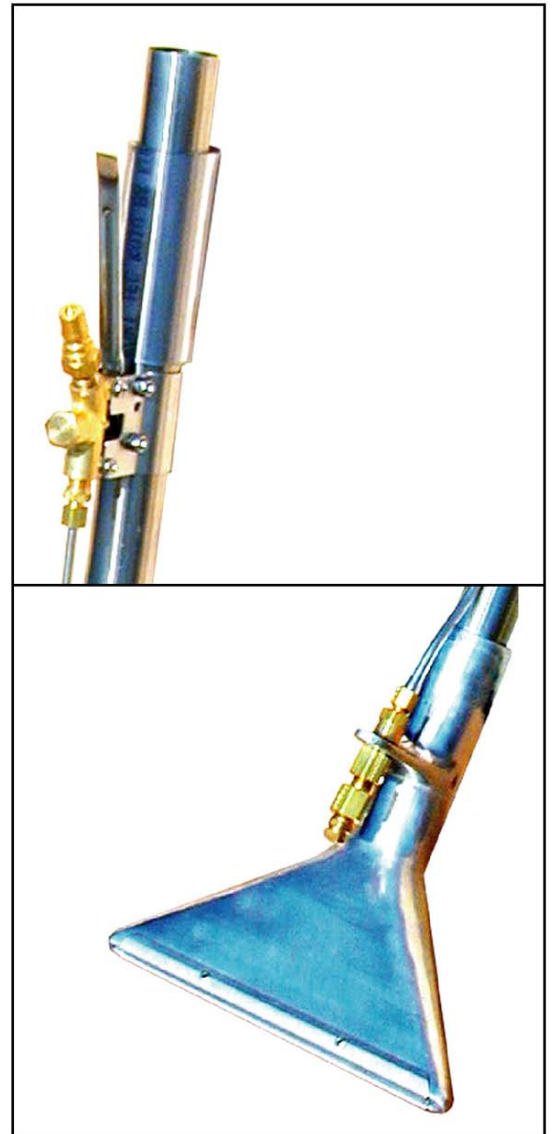

STAIR TOOL, 40"

- 40" length to allow upright cleaning on stairs, preferred by many professionals
- stainless steel solution lines
- forged brass valve, rated at 1000 PSI, with exclusive soft opening feature
- vinyl covered oval shaped aluminum adjustable grip
- polished stainless steel construction
- 1.5" vacuum tube
- 10" wide vacuum head

SPECIFICATION

Part Number: **WMAX1V9507JG**
 Tube Dia: 1.5"
 Head Width: 10"
 Length: 36"
 Weight: N/A
 Valve: Brass Angle
 Splashguard: No

Manufacturer of commercial & environmental cleaning equipment