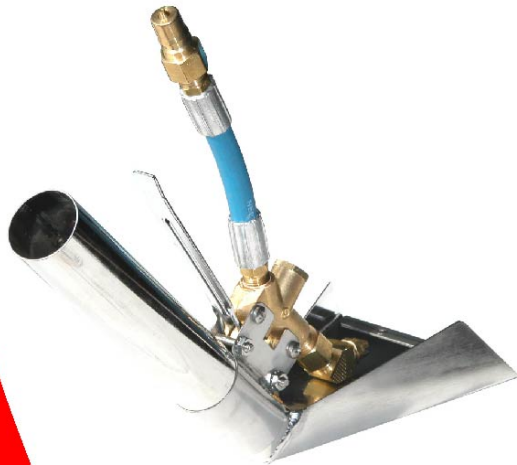

5" UPHOLSTERY TOOL

- 5" stainless steel head
- short design, ideal for upholstery
- forged brass control valve, rated at over 1000 PSI (HT-109TM), with exclusive soft opening feature
- spraying area contain with side shield
- high pressure flex line with quick connect included
- polished stainless steel construction
- 1.5" vacuum tube

SPECIFICATION

Part Number: **HT-109JM**
 Tube Dia: 1.5"
 Head Width: 5"
 Length: 13"
 Weight: 2 Lbs.
 Valve: **J valve**
 Connect: male Q.C

Part Number: **HT-109TM**
 Tube Dia: 1.5"
 Head Width: 5"
 Length: 13"
 Weight: 2 Lbs.
 Valve: **K valve**
 Connect: male Q.C